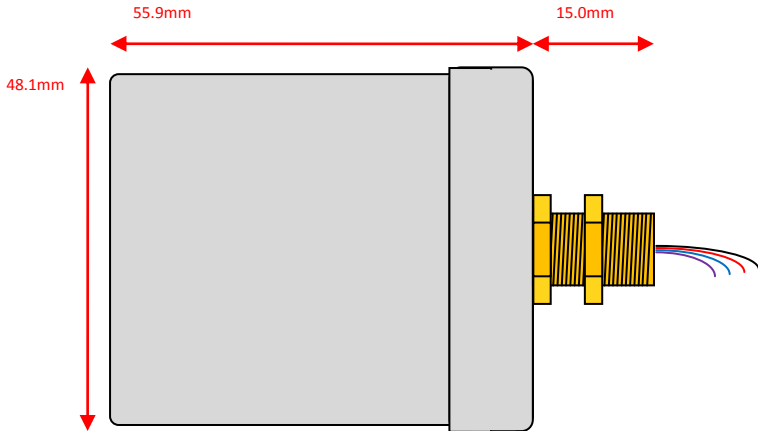

Sowter Transformers – Product Dimensions *(to 1dp)*

Pro Audio – Size: **M** Style: **Barebones**

Size: **M** Style: **e** (*Side View*)

Leads: 150mm min length

Size: **M** Style: **e** (*End View*)

Leads: 150mm min length