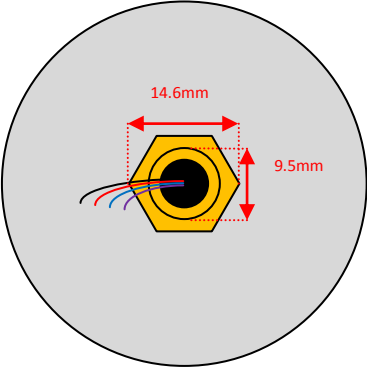

Sowter Transformers – Product Dimensions *(to 1dp)*

Pro Audio – Size: **M** Style: **Barebones**

Size: **M** Style: **e** (*Side View*)

Leads: 150mm min length

Size: **M** Style: **e** (*End View*)

Leads: 150mm min length