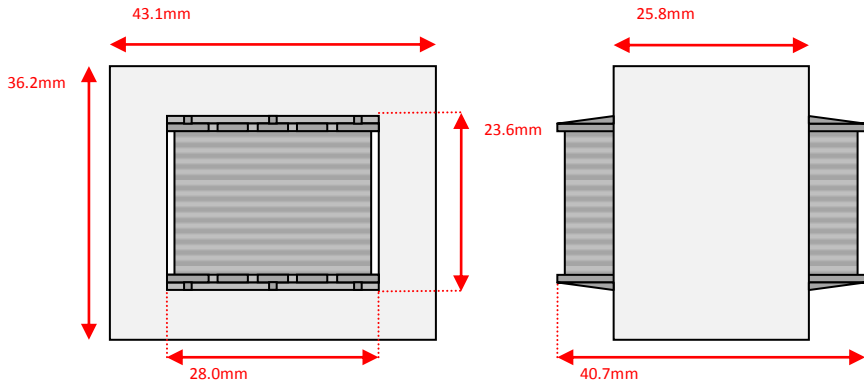

Sowter Transformers – Product Dimensions *(to 1dp)*

Pro Audio – Size: **M** Style: **Barebones**

Size: **M** Style: **e** (*Side View*)

Leads: 150mm min length

Size: **M** Style: **e** (*End View*)

Leads: 150mm min length