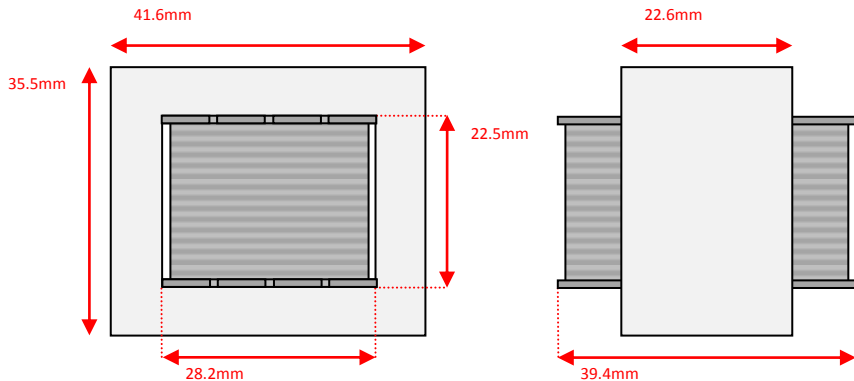

## Sowter Transformers – Product Dimensions *(to 1dp)*

Pro Audio – Size: **G** Style: **Barebones**

Size: **G** Style: **e**

Size: **G** Style: **i**

Leads: 150mm min length