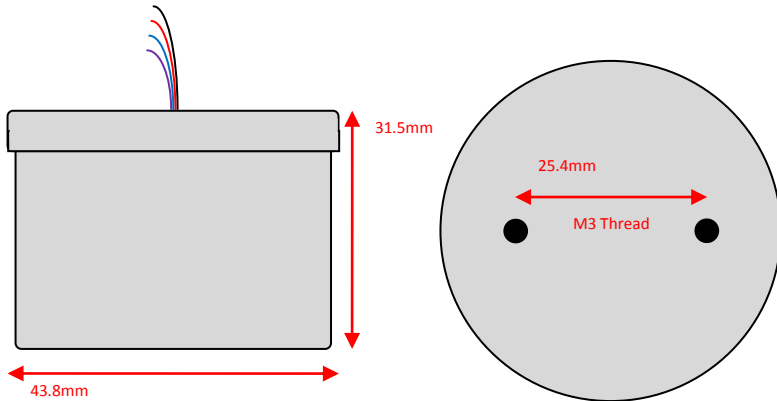

## Sowter Transformers – Product Dimensions *(to 1dp)*

Pro Audio – Size: **G** Style: **Barebones**

Size: **G** Style: **e**

Size: **G** Style: **i**

Leads: 150mm min length