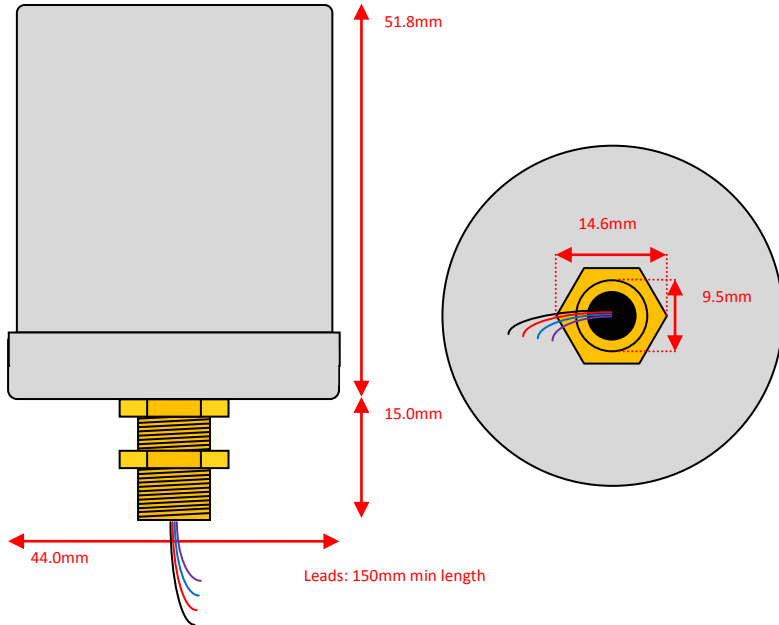

## Sowter Transformers – Product Dimensions *(to 1dp)*

Pro Audio – Size: **G** Style: **Barebones**

Size: **G** Style: **e**

Size: **G** Style: **i**

Leads: 150mm min length