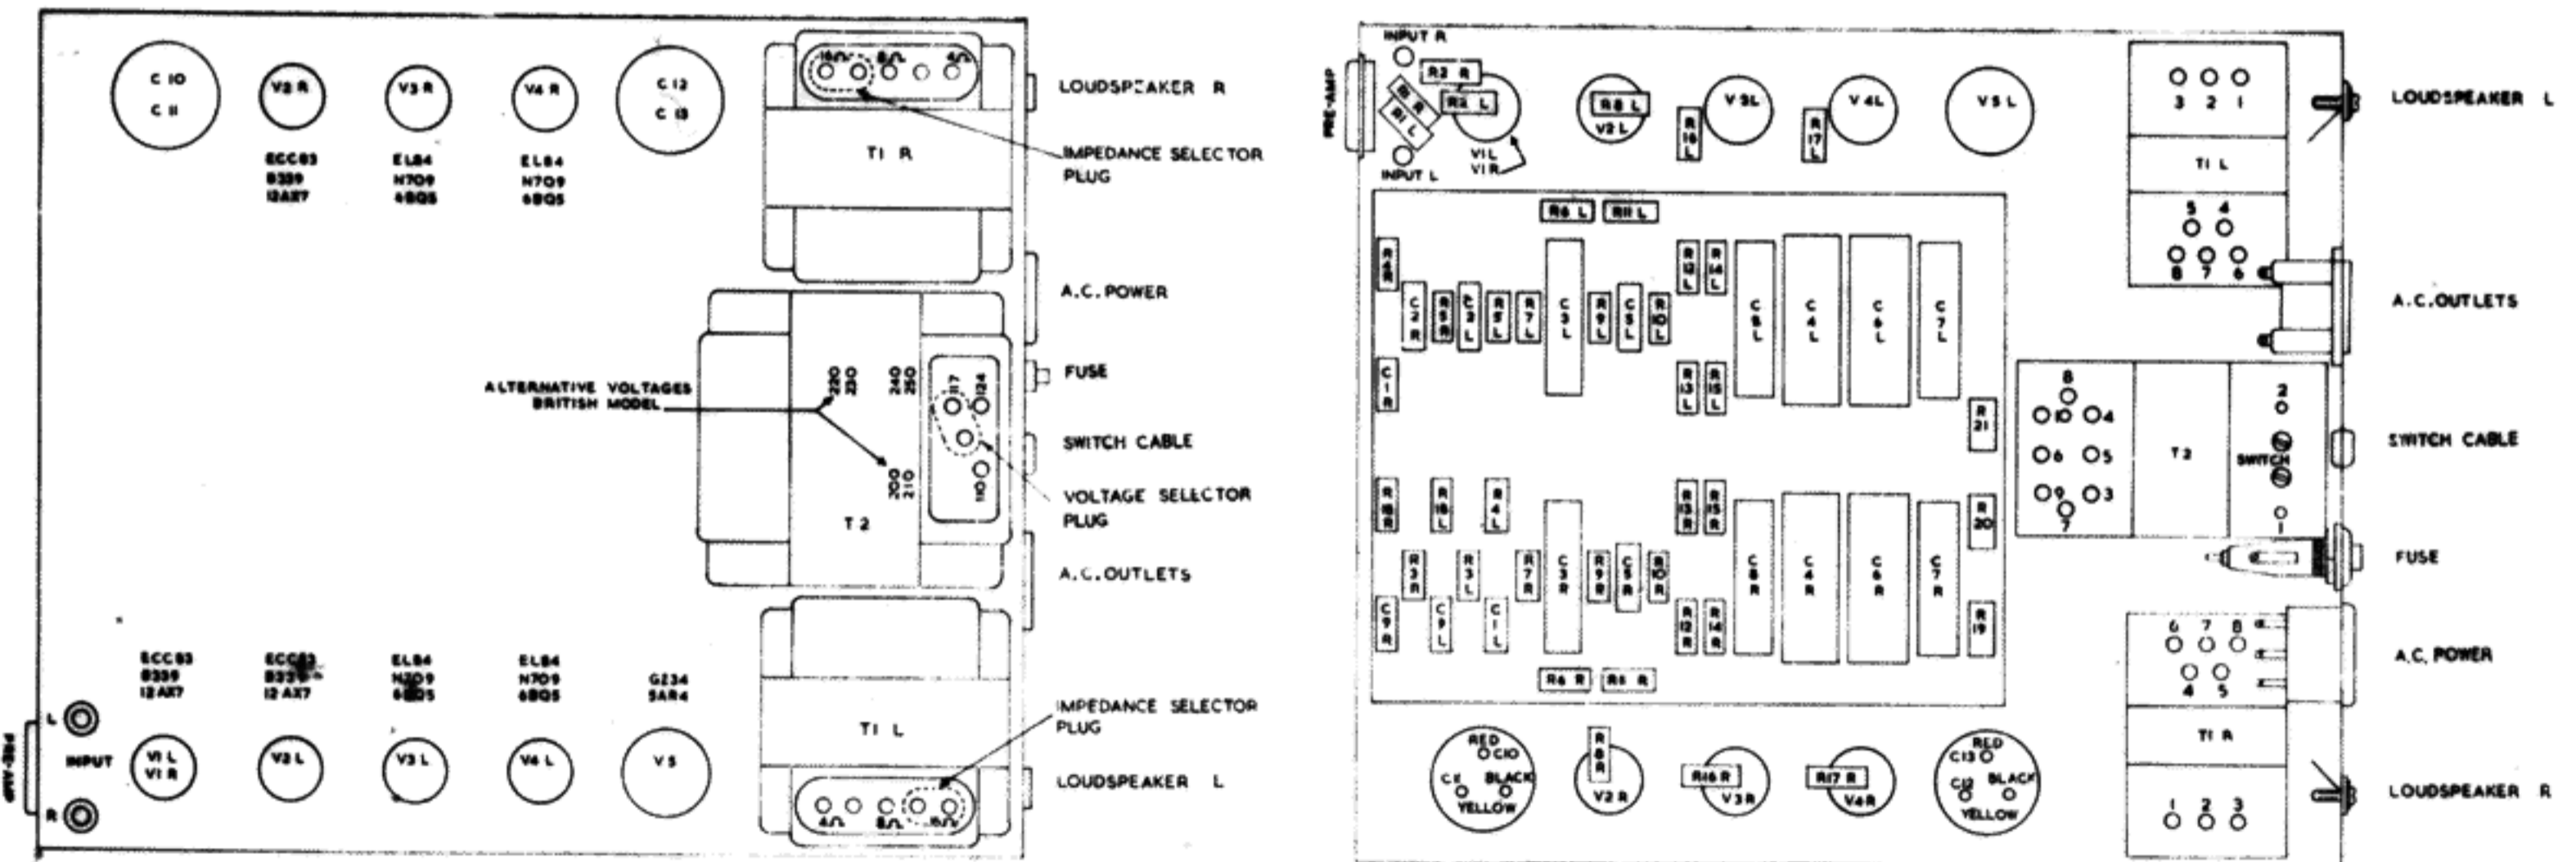

CIRCUIT DIAGRAM

TOP CHASSIS VIEW

UNDER CHASSIS VIEW

H. J. LEAK & CO. LTD.
BRUNEL ROAD, WESTWAY FACTORY ESTATE,
LONDON, W.3

Telephone: SHEpherds Bush 1173/4/5

Telegrams:
Inland: Sinusoidal, Ealux, London
Foreign: Sinusoidal, London