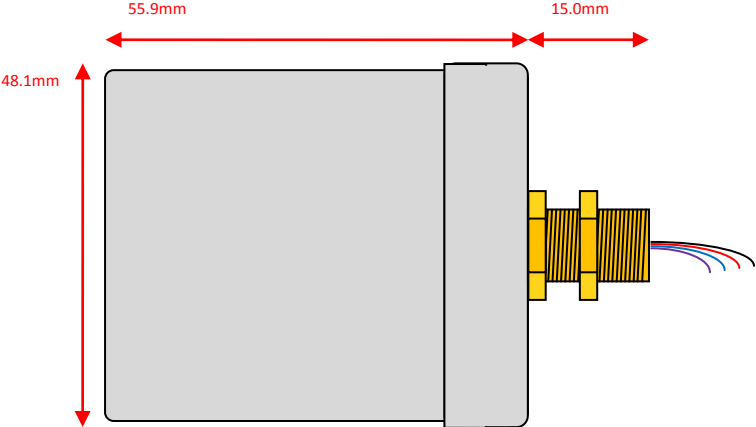

Sowter Transformers – Product Dimensions *(to 1dp)*

Pro Audio – Size: **M** Style: **Barebones**

Size: **M** Style: **e** (*Side View*)

Leads: 150mm min length

Size: **M** Style: **e** (*End View*)

Leads: 150mm min length