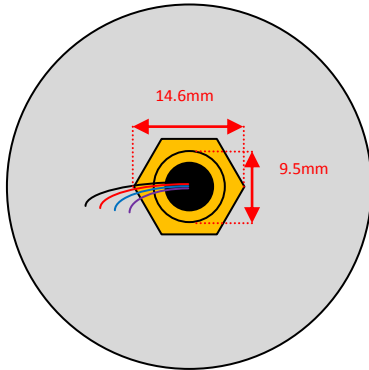

Sowter Transformers – Product Dimensions *(to 1dp)*

Pro Audio – Size: **M** Style: **Barebones**

Size: **M** Style: **e** (*Side View*)

Leads: 150mm min length

Size: **M** Style: **e** (*End View*)

Leads: 150mm min length