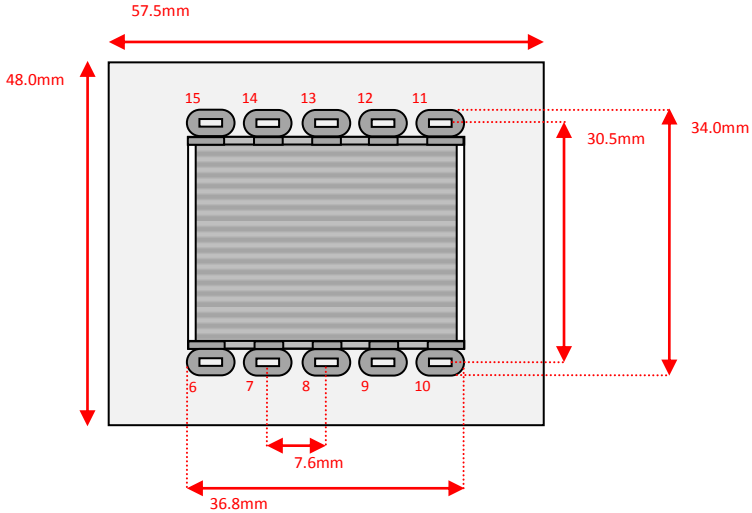

Sowter Transformers – Product Dimensions *(to 1dp)*

Pro Audio – Size: **K** Style: **Barebones**

Size: K Style: a

Leads: 150mm min length

Size: K Style: **b** (Bottom View)

Size: **K** Style: **b** (Side View)

Pins: 1.2mm tapered width, 5.0mm length, 0.4mm thickness

Size: K Style: e (Side View)

Leads: 150mm min length

Size: K Style: e (End View)

Leads: 150mm min length

Size: K Style: j (Side View)

Leads: 150mm min length

Size: K Style: j (End View)

Size: K Style: x Tags (Side View)

Size: K Style: x Tags (End View)

Tags: 2.9mm width, 6.5mm length, 0.5mm thickness