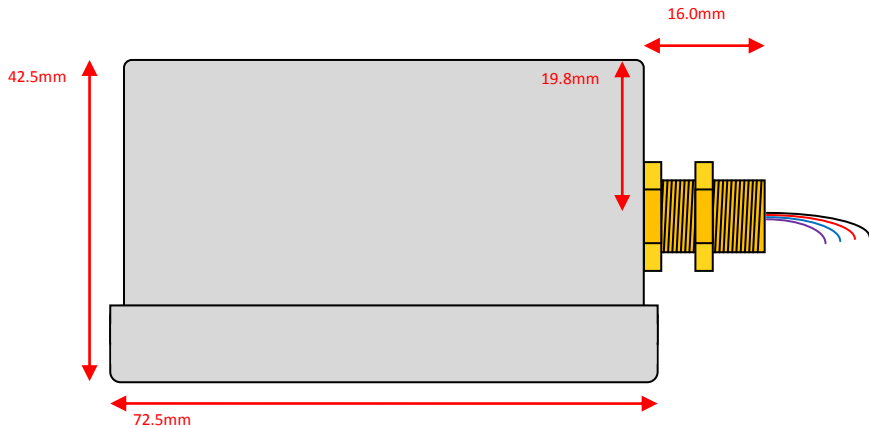

Sowter Transformers – Product Dimensions *(to 1dp)*

Pro Audio – Size: **K** Style: **Barebones**

Size: K Style: a

Leads: 150mm min length

Size: K Style: **b** (Bottom View)

Size: **K** Style: **b** (Side View)

Pins: 1.2mm tapered width, 5.0mm length, 0.4mm thickness

Size: K Style: e (Side View)

Leads: 150mm min length

Size: K Style: e (End View)

Leads: 150mm min length

Size: K Style: j (Side View)

Leads: 150mm min length

Size: K Style: j (End View)

Size: K Style: x Tags (Side View)

Size: K Style: x Tags (End View)

Tags: 2.9mm width, 6.5mm length, 0.5mm thickness