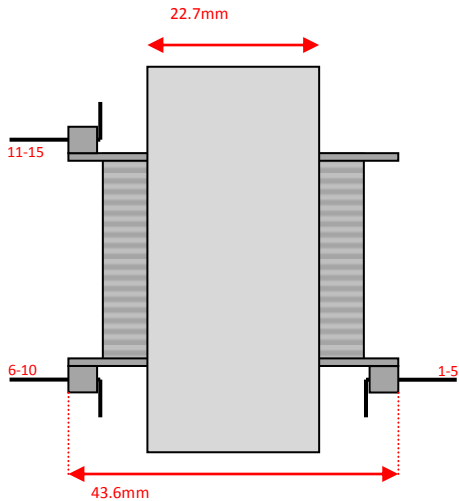

Sowter Transformers – Product Dimensions *(to 1dp)*

Pro Audio – Size: **K** Style: **Barebones**

Size: K Style: a

Leads: 150mm min length

Size: K Style: **b** (Bottom View)

Size: **K** Style: **b** (Side View)

Pins: 1.2mm tapered width, 5.0mm length, 0.4mm thickness

Size: K Style: e (Side View)

Leads: 150mm min length

Size: K Style: e (End View)

Leads: 150mm min length

Size: K Style: j (Side View)

Leads: 150mm min length

Size: K Style: j (End View)

Size: K Style: x Tags (Side View)

Size: K Style: x Tags (End View)

Tags: 2.9mm width, 6.5mm length, 0.5mm thickness