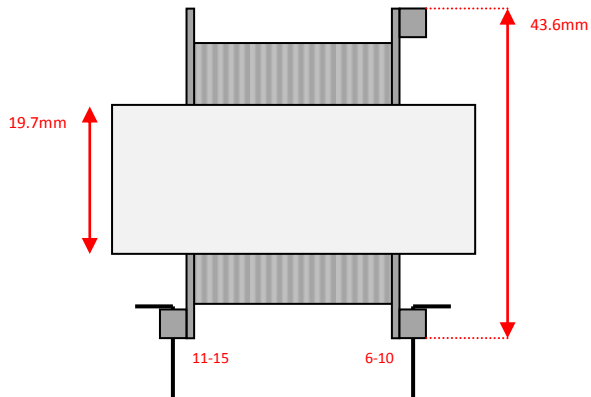

Sowter Transformers – Product Dimensions *(to 1dp)*

Pro Audio – Size: **K** Style: **Barebones**

Size: K Style: a

Leads: 150mm min length

Size: K Style: **b** (Bottom View)

Size: **K** Style: **b** (Side View)

Pins: 1.2mm tapered width, 5.0mm length, 0.4mm thickness

Size: K Style: e (Side View)

Leads: 150mm min length

Size: K Style: e (End View)

Leads: 150mm min length

Size: K Style: j (Side View)

Leads: 150mm min length

Size: K Style: j (End View)

Size: K Style: x Tags (Side View)

Size: K Style: x Tags (End View)

Tags: 2.9mm width, 6.5mm length, 0.5mm thickness