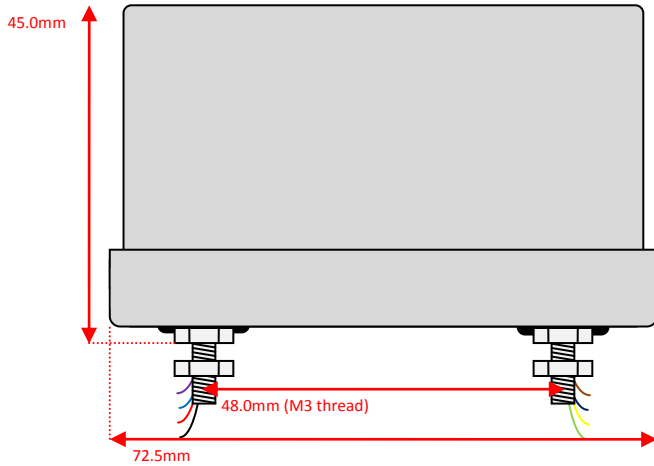

Sowter Transformers – Product Dimensions *(to 1dp)*

Pro Audio – Size: **K** Style: **Barebones**

Size: K Style: a

Leads: 150mm min length

Size: K Style: **b** (Bottom View)

Size: **K** Style: **b** (Side View)

Pins: 1.2mm tapered width, 5.0mm length, 0.4mm thickness

Size: K Style: e (Side View)

Leads: 150mm min length

Size: K Style: e (End View)

Leads: 150mm min length

Size: K Style: j (Side View)

Leads: 150mm min length

Size: K Style: j (End View)

Size: K Style: x Tags (Side View)

Size: K Style: x Tags (End View)

Tags: 2.9mm width, 6.5mm length, 0.5mm thickness