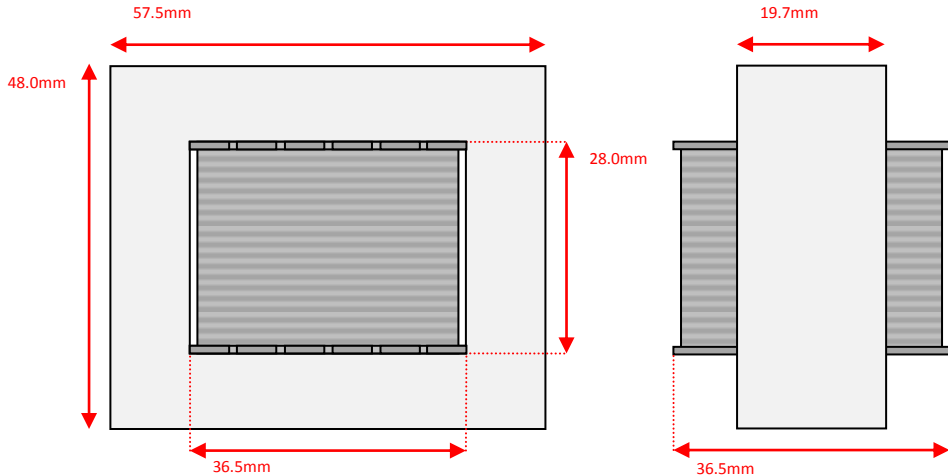

Sowter Transformers – Product Dimensions *(to 1dp)*

Pro Audio – Size: **K** Style: **Barebones**

Size: K Style: a

Leads: 150mm min length

Size: K Style: **b** (Bottom View)

Size: **K** Style: **b** (Side View)

Pins: 1.2mm tapered width, 5.0mm length, 0.4mm thickness

Size: K Style: e (Side View)

Leads: 150mm min length

Size: K Style: e (End View)

Leads: 150mm min length

Size: K Style: j (Side View)

Leads: 150mm min length

Size: K Style: j (End View)

Size: K Style: x Tags (Side View)

Size: K Style: x Tags (End View)

Tags: 2.9mm width, 6.5mm length, 0.5mm thickness