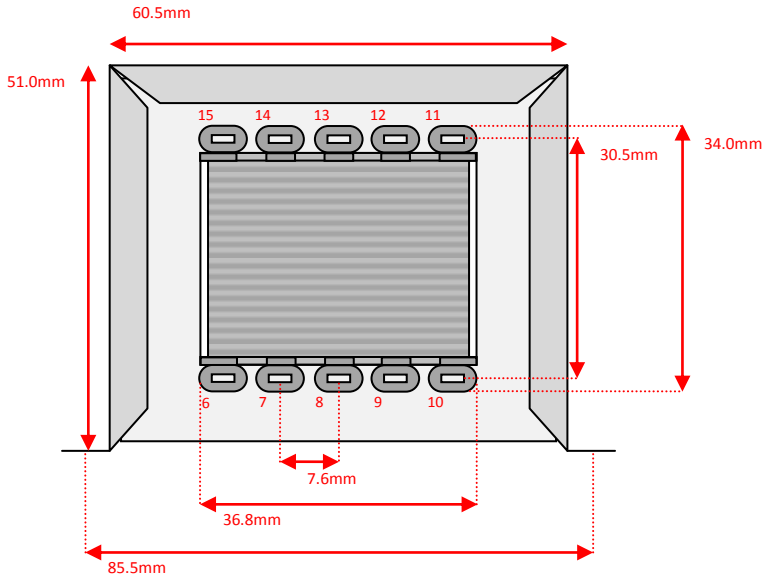

Sowter Transformers – Product Dimensions *(to 1dp)*

Pro Audio – Size: **K** Style: **Barebones**

Size: K Style: a

Leads: 150mm min length

Size: K Style: **b** (Bottom View)

Size: **K** Style: **b** (Side View)

Pins: 1.2mm tapered width, 5.0mm length, 0.4mm thickness

Size: K Style: e (Side View)

Leads: 150mm min length

Size: K Style: e (End View)

Leads: 150mm min length

Size: K Style: j (Side View)

Leads: 150mm min length

Size: K Style: j (End View)

Size: K Style: x Tags (Side View)

Size: K Style: x Tags (End View)

Tags: 2.9mm width, 6.5mm length, 0.5mm thickness