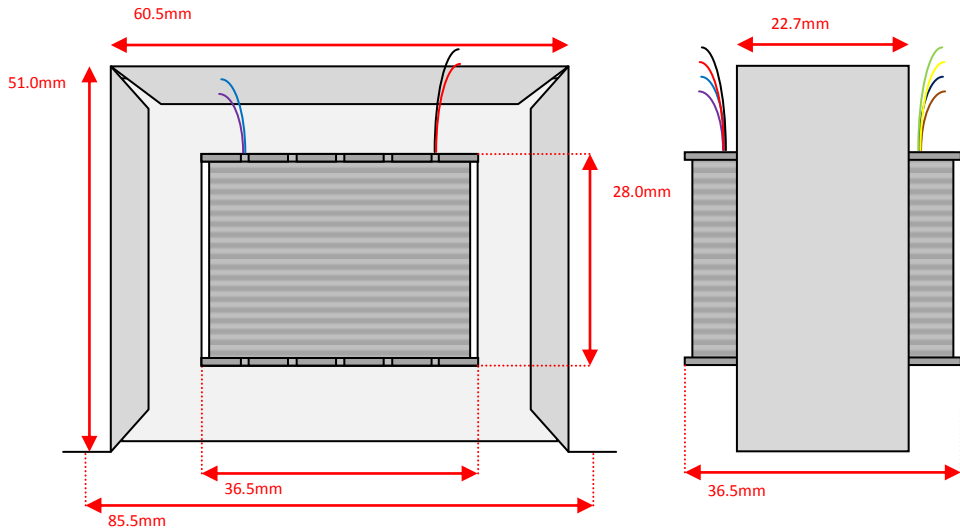

Sowter Transformers – Product Dimensions *(to 1dp)*

Pro Audio – Size: **K** Style: **Barebones**

Size: K Style: a

Leads: 150mm min length

Size: K Style: **b** (Bottom View)

Size: **K** Style: **b** (Side View)

Pins: 1.2mm tapered width, 5.0mm length, 0.4mm thickness

Size: K Style: e (Side View)

Leads: 150mm min length

Size: K Style: e (End View)

Leads: 150mm min length

Size: K Style: j (Side View)

Leads: 150mm min length

Size: K Style: j (End View)

Size: K Style: x Tags (Side View)

Size: K Style: x Tags (End View)

Tags: 2.9mm width, 6.5mm length, 0.5mm thickness