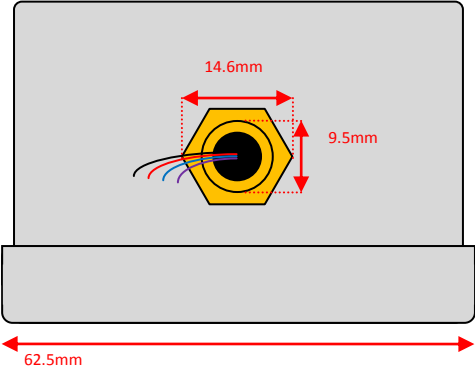

Sowter Transformers – Product Dimensions *(to 1dp)*

Pro Audio – Size: **K** Style: **Barebones**

Size: K Style: a

Leads: 150mm min length

Size: K Style: **b** (Bottom View)

Size: **K** Style: **b** (Side View)

Pins: 1.2mm tapered width, 5.0mm length, 0.4mm thickness

Size: K Style: e (Side View)

Leads: 150mm min length

Size: K Style: e (End View)

Leads: 150mm min length

Size: K Style: j (Side View)

Leads: 150mm min length

Size: K Style: j (End View)

Size: K Style: x Tags (Side View)

Size: K Style: x Tags (End View)

Tags: 2.9mm width, 6.5mm length, 0.5mm thickness