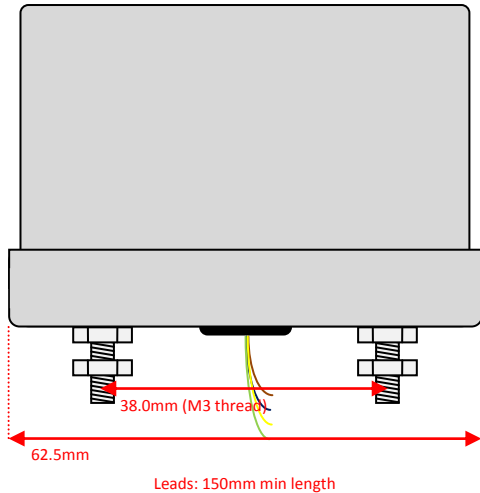

Sowter Transformers – Product Dimensions *(to 1dp)*

Pro Audio – Size: **K** Style: **Barebones**

Size: K Style: a

Leads: 150mm min length

Size: K Style: **b** (Bottom View)

Size: **K** Style: **b** (Side View)

Pins: 1.2mm tapered width, 5.0mm length, 0.4mm thickness

Size: K Style: e (Side View)

Leads: 150mm min length

Size: K Style: e (End View)

Leads: 150mm min length

Size: K Style: j (Side View)

Leads: 150mm min length

Size: K Style: j (End View)

Size: K Style: x Tags (Side View)

Size: K Style: x Tags (End View)

Tags: 2.9mm width, 6.5mm length, 0.5mm thickness