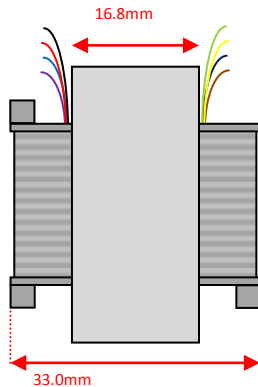

Sowter Transformers – Product Dimensions *(to 1dp)*

Pro Audio – Size: **J** Style: **Barebones**

Size: J Style: a

Leads: 150mm min length

Size: J Style: b

Pins: 1.2mm tapered width, 5.0mm length, 0.4mm thickness

Size: J Style: e

Size: J Style: i

Size: J Style: x

Pins: 1.2mm tapered width, 5.0mm length, 0.4mm thickness