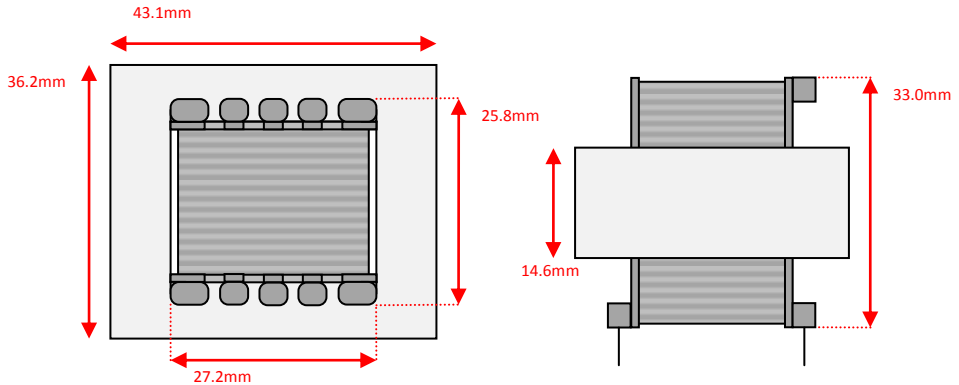

Sowter Transformers – Product Dimensions *(to 1dp)*

Pro Audio – Size: **J** Style: **Barebones**

Size: J Style: a

Leads: 150mm min length

Size: J Style: b

Pins: 1.2mm tapered width, 5.0mm length, 0.4mm thickness

Size: J Style: e

Size: J Style: i

Size: J Style: x

Pins: 1.2mm tapered width, 5.0mm length, 0.4mm thickness