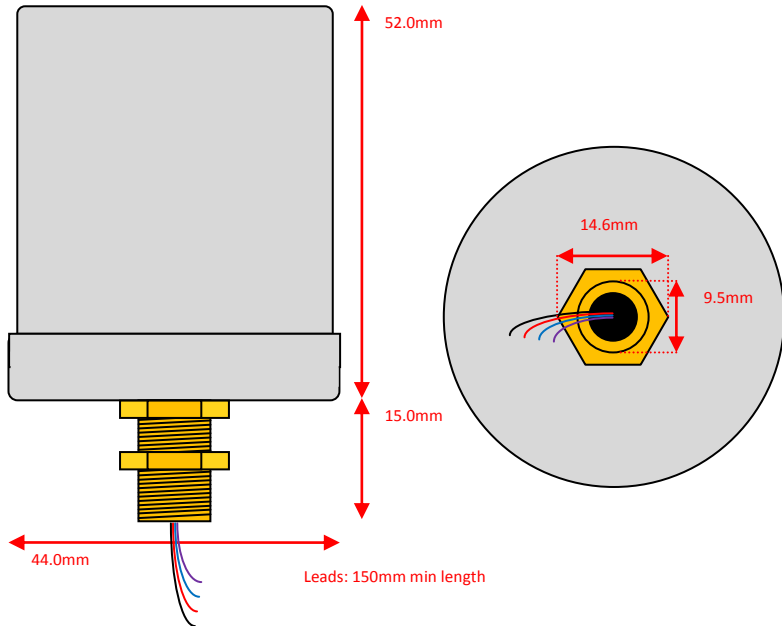

Sowter Transformers – Product Dimensions *(to 1dp)*

Pro Audio – Size: **J** Style: **Barebones**

Size: J Style: a

Leads: 150mm min length

Size: J Style: b

Pins: 1.2mm tapered width, 5.0mm length, 0.4mm thickness

Size: J Style: e

Size: J Style: i

Size: J Style: x

Pins: 1.2mm tapered width, 5.0mm length, 0.4mm thickness