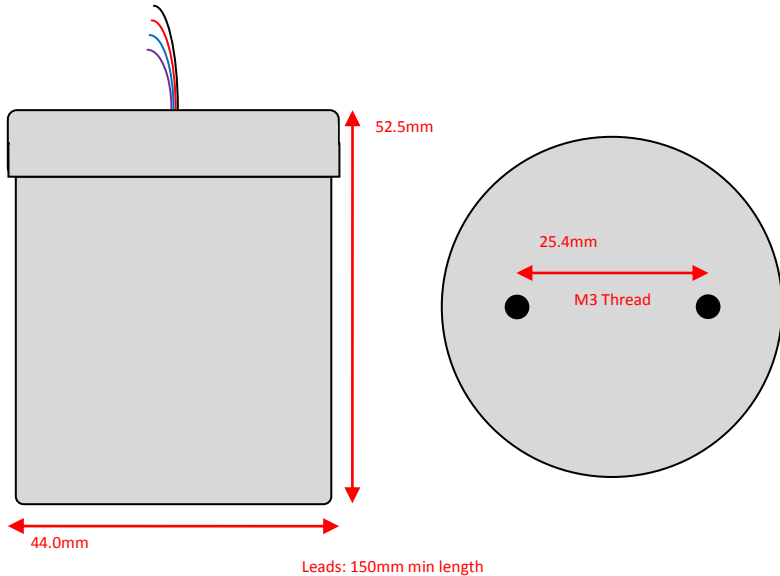

Sowter Transformers – Product Dimensions *(to 1dp)*

Pro Audio – Size: **J** Style: **Barebones**

Size: J Style: a

Leads: 150mm min length

Size: J Style: b

Pins: 1.2mm tapered width, 5.0mm length, 0.4mm thickness

Size: J Style: e

Size: J Style: i

Size: J Style: x

Pins: 1.2mm tapered width, 5.0mm length, 0.4mm thickness