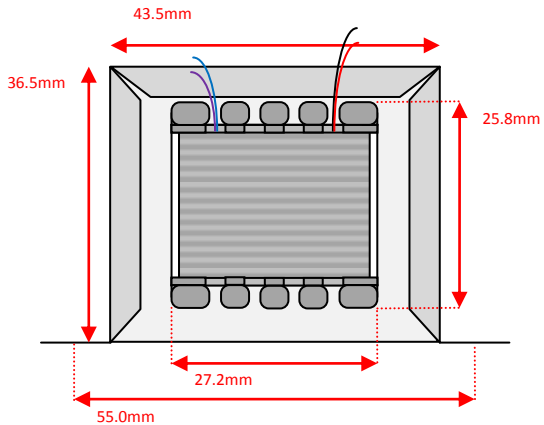

Sowter Transformers – Product Dimensions *(to 1dp)*

Pro Audio – Size: **J** Style: **Barebones**

Size: J Style: a

Leads: 150mm min length

Size: J Style: b

Pins: 1.2mm tapered width, 5.0mm length, 0.4mm thickness

Size: J Style: e

Size: J Style: i

Size: J Style: x

Pins: 1.2mm tapered width, 5.0mm length, 0.4mm thickness