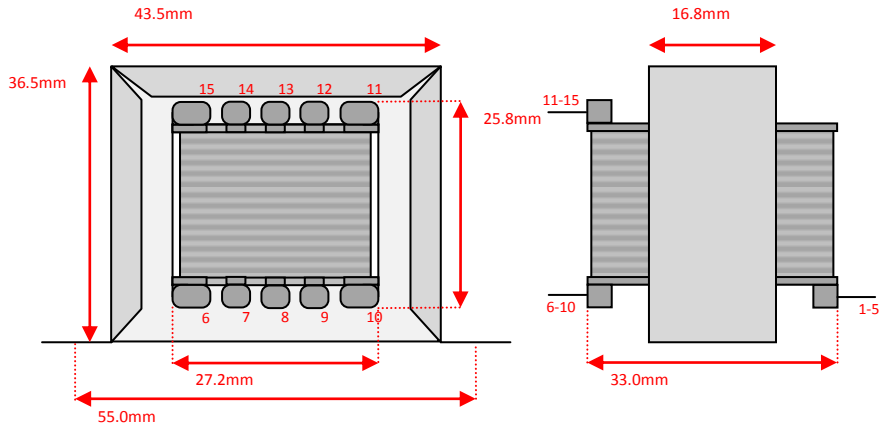

Sowter Transformers – Product Dimensions *(to 1dp)*

Pro Audio – Size: **J** Style: **Barebones**

Size: J Style: a

Leads: 150mm min length

Size: J Style: b

Pins: 1.2mm tapered width, 5.0mm length, 0.4mm thickness

Size: J Style: e

Size: J Style: i

Size: J Style: x

Pins: 1.2mm tapered width, 5.0mm length, 0.4mm thickness