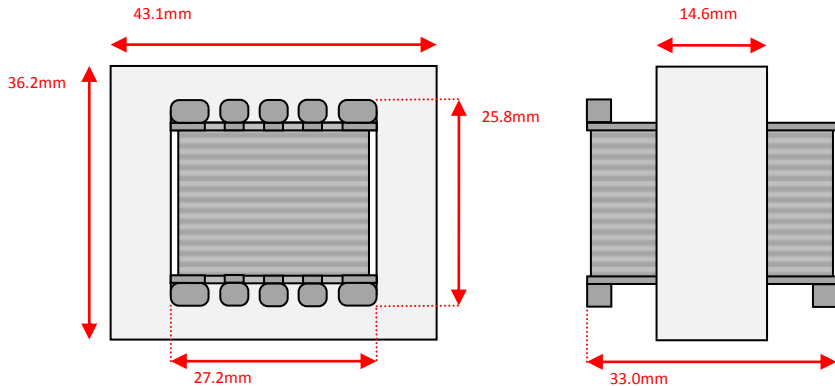

Sowter Transformers – Product Dimensions *(to 1dp)*

Pro Audio – Size: **J** Style: **Barebones**

Size: J Style: a

Leads: 150mm min length

Size: J Style: b

Pins: 1.2mm tapered width, 5.0mm length, 0.4mm thickness

Size: J Style: e

Size: J Style: i

Size: J Style: x

Pins: 1.2mm tapered width, 5.0mm length, 0.4mm thickness