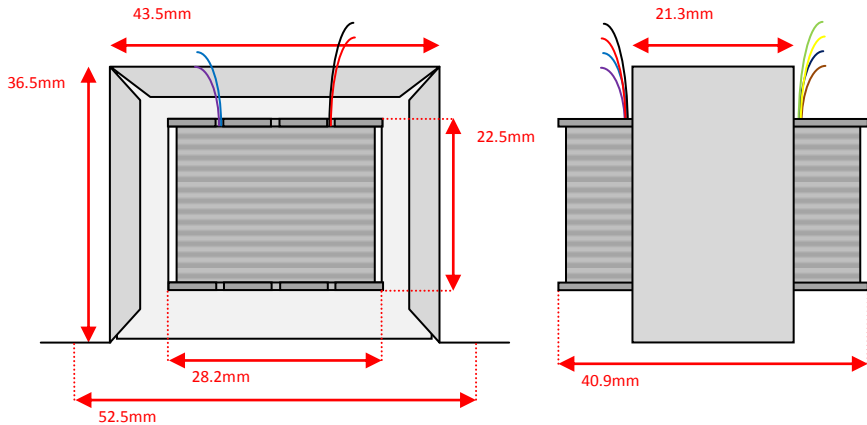

Sowter Transformers – Product Dimensions *(to 1dp)*

Pro Audio – Size: **I** Style: **Barebones**

Size: I Style: a

Leads: 150mm min length

Size: I Style: e

Size: I Style: i

Leads: 150mm min length