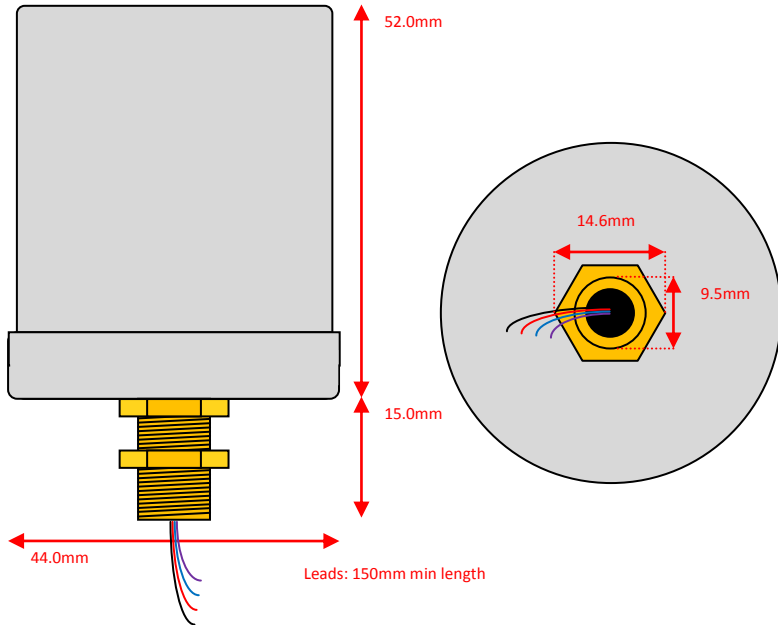

Sowter Transformers – Product Dimensions *(to 1dp)*

Pro Audio – Size: **I** Style: **Barebones**

Size: I Style: a

Leads: 150mm min length

Size: I Style: e

Size: I Style: i

Leads: 150mm min length