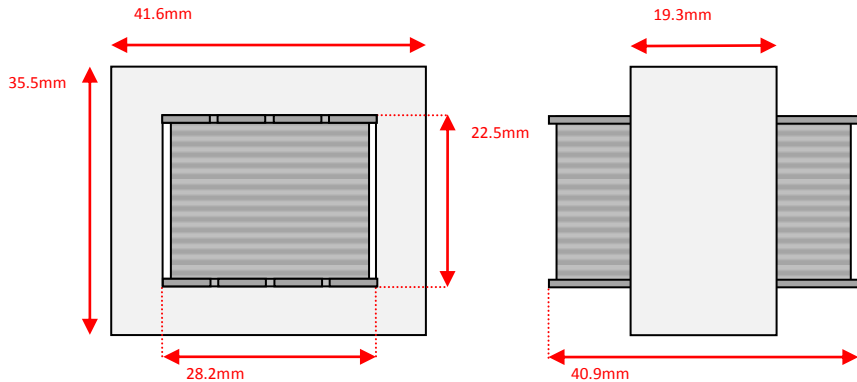

Sowter Transformers – Product Dimensions *(to 1dp)*

Pro Audio – Size: **I** Style: **Barebones**

Size: I Style: a

Leads: 150mm min length

Size: I Style: e

Size: I Style: i

Leads: 150mm min length