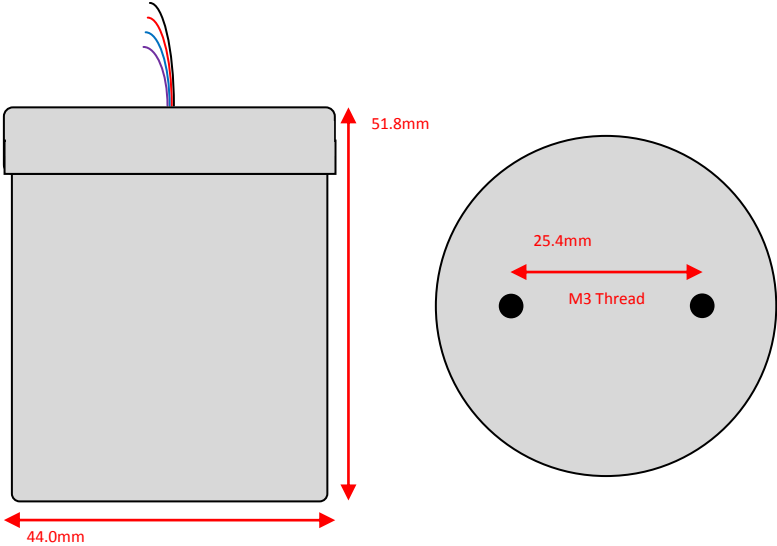

Sowter Transformers – Product Dimensions *(to 1dp)*

Pro Audio – Size: **I** Style: **Barebones**

Size: I Style: a

Leads: 150mm min length

Size: I Style: e

Size: I Style: i

Leads: 150mm min length