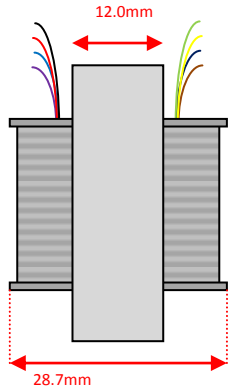

## Sowter Transformers – Product Dimensions *(to 1dp)*

Pro Audio – Size: **H** Style: **Barebones**

Size: H Style: a

Leads: 150mm min length

Size: **H** Style: **e**

Size: H Style: i

Leads: 150mm min length