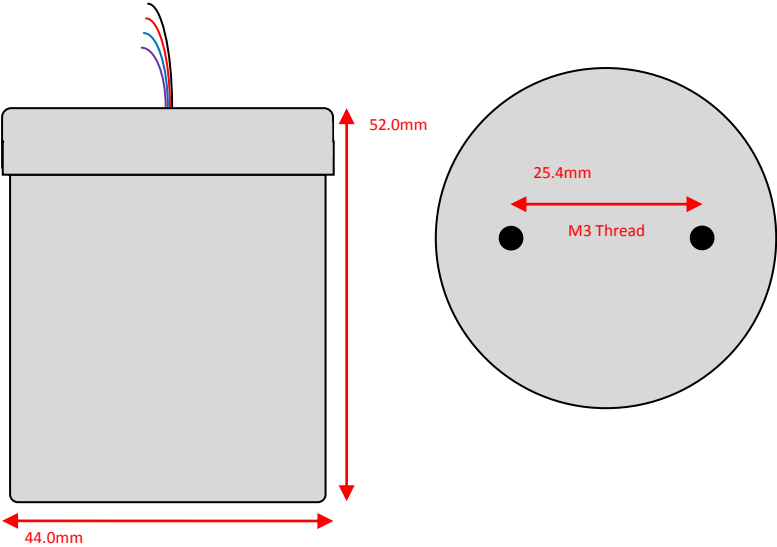

## Sowter Transformers – Product Dimensions *(to 1dp)*

Pro Audio – Size: **H** Style: **Barebones**

Size: H Style: a

Leads: 150mm min length

Size: **H** Style: **e**

Size: H Style: i

Leads: 150mm min length