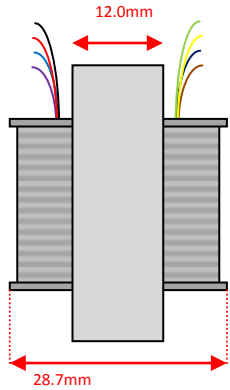

Sowter Transformers – Product Dimensions *(to 1dp)*

Pro Audio – Size: **H** Style: **Barebones**

Size: H Style: a

Leads: 150mm min length

Size: H Style: e

Size: H Style: i

Leads: 150mm min length