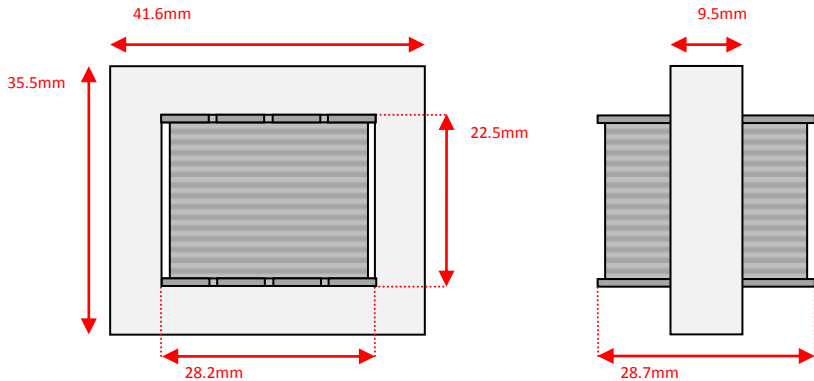

## Sowter Transformers – Product Dimensions *(to 1dp)*

Pro Audio – Size: **H** Style: **Barebones**

Size: H Style: a

Leads: 150mm min length

Size: **H** Style: **e**

Size: H Style: i

Leads: 150mm min length