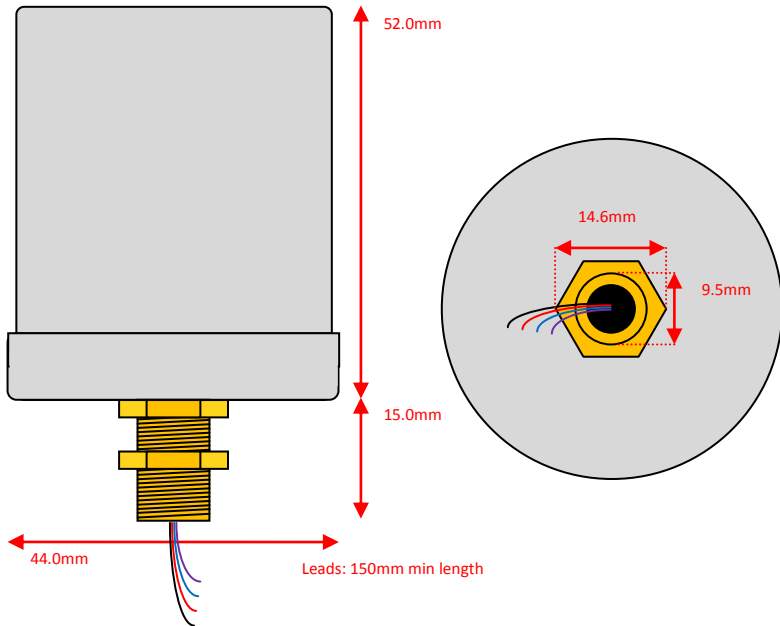

Sowter Transformers – Product Dimensions *(to 1dp)*

Pro Audio – Size: **H** Style: **Barebones**

Size: H Style: a

Leads: 150mm min length

Size: H Style: e

Size: H Style: i

Leads: 150mm min length