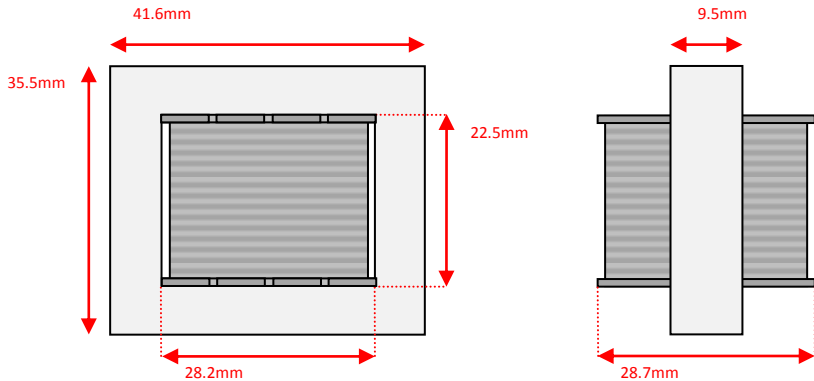

Sowter Transformers – Product Dimensions *(to 1dp)*

Pro Audio – Size: **H** Style: **Barebones**

Size: H Style: a

Leads: 150mm min length

Size: H Style: e

Size: H Style: i

Leads: 150mm min length