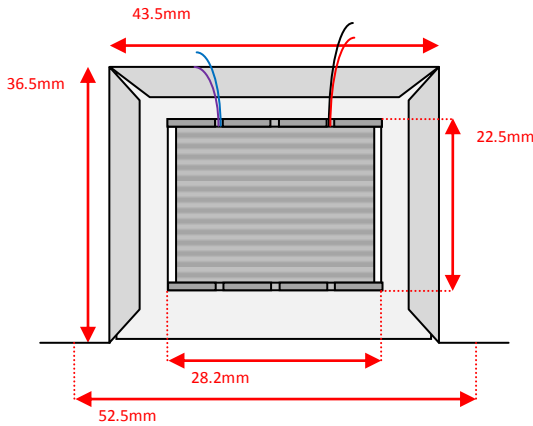

Sowter Transformers – Product Dimensions *(to 1dp)*

Pro Audio – Size: **H** Style: **Barebones**

Size: H Style: a

Leads: 150mm min length

Size: H Style: e

Size: H Style: i

Leads: 150mm min length