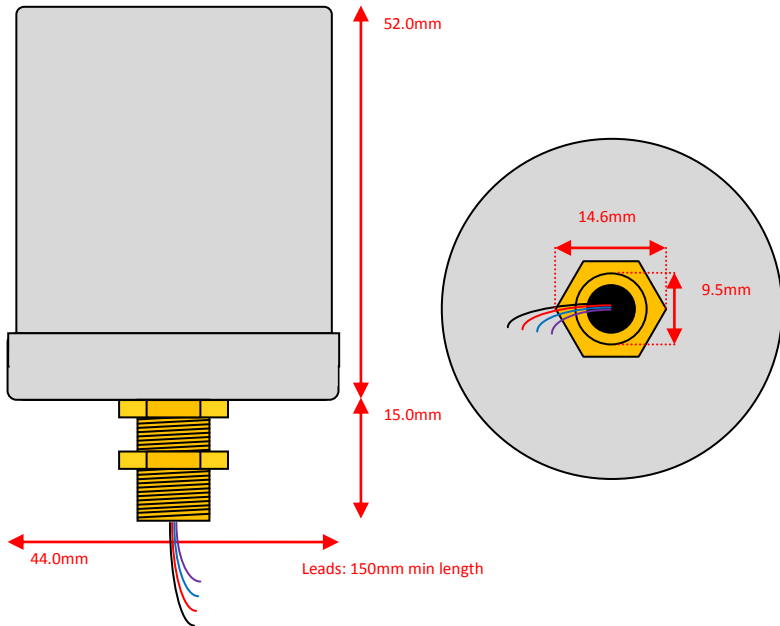

## Sowter Transformers – Product Dimensions *(to 1dp)*

Pro Audio – Size: **H** Style: **Barebones**

Size: H Style: a

Leads: 150mm min length

Size: **H** Style: **e**

Size: H Style: i

Leads: 150mm min length