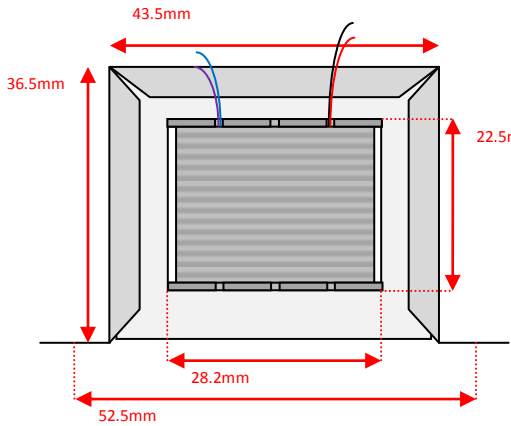

## Sowter Transformers – Product Dimensions *(to 1dp)*

Pro Audio – Size: **H** Style: **Barebones**

Size: H Style: a

Leads: 150mm min length

Size: **H** Style: **e**

Size: H Style: i

Leads: 150mm min length