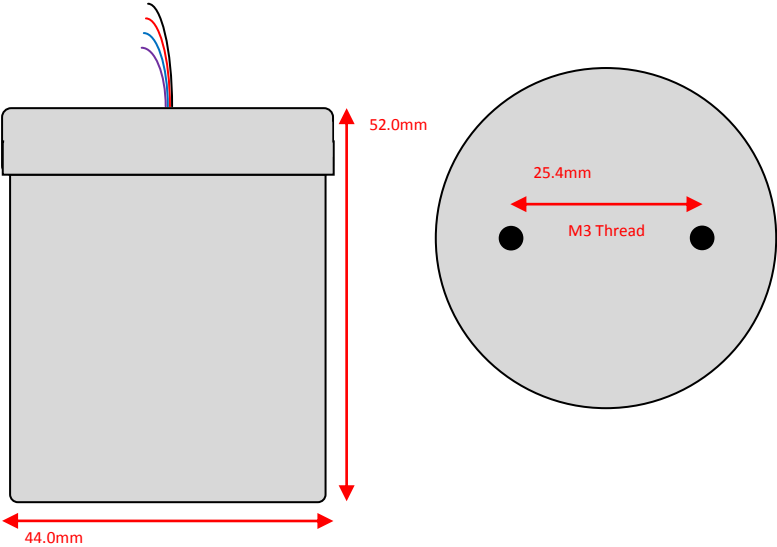

Sowter Transformers – Product Dimensions *(to 1dp)*

Pro Audio – Size: **H** Style: **Barebones**

Size: H Style: a

Leads: 150mm min length

Size: H Style: e

Size: H Style: i

Leads: 150mm min length