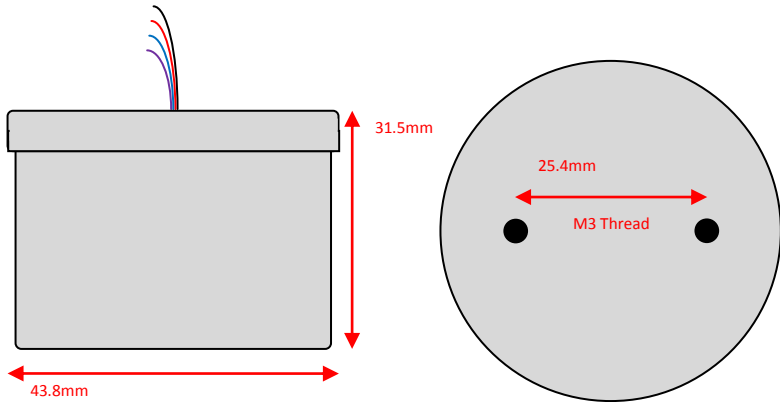

## Sowter Transformers – Product Dimensions (to 1dp)

Pro Audio – Size: **G** Style: **Barebones**

Size: **G** Style: **e**

Size: **G** Style: **i**

Leads: 150mm min length