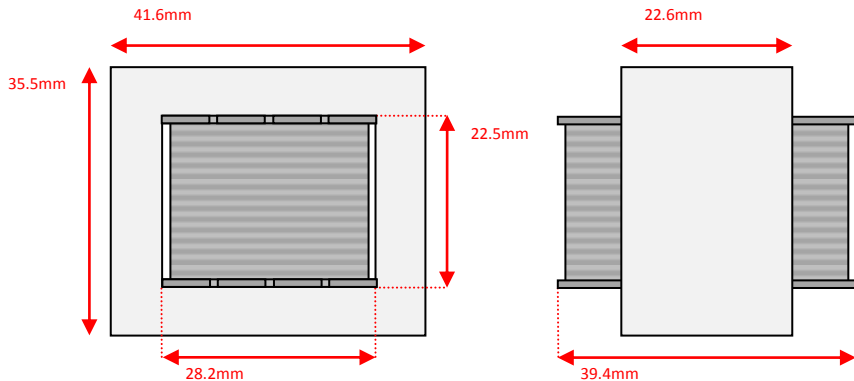

## Sowter Transformers – Product Dimensions (to 1dp)

Pro Audio – Size: **G** Style: **Barebones**

Size: **G** Style: **e**

Size: **G** Style: **i**

Leads: 150mm min length