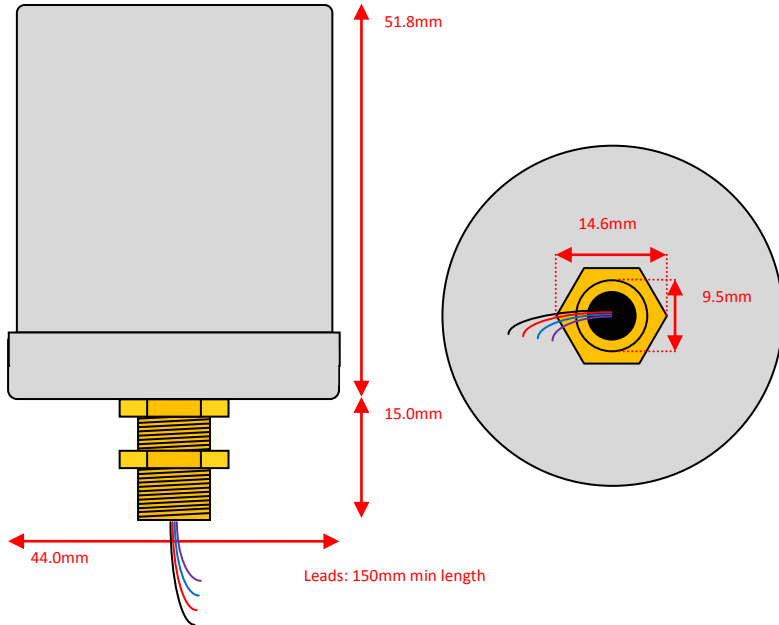

## Sowter Transformers – Product Dimensions (to 1dp)

Pro Audio – Size: **G** Style: **Barebones**

Size: **G** Style: **e**

Size: **G** Style: **i**

Leads: 150mm min length