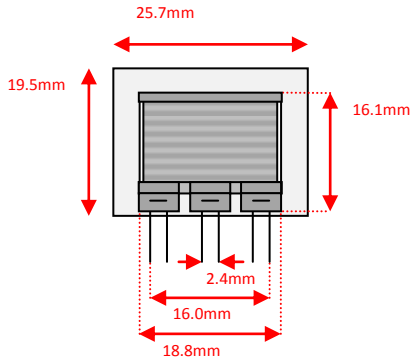

Sowter Transformers – Product Dimensions *(to 1dp)*

Pro Audio – Size: **E** Style: **Barebones**

Size: E Style: a

Leads: 150mm min length

Size: E Style: b

Pins: $\varnothing=0.7\text{mm}$, 6.0mm min length

Size: E Style: c

Pins: $\varnothing=0.7\text{mm}$, 6.0mm min length

Size: E Style: e

Size: E Style: f

Leads: 150mm min length

Size: E Style: g

Pins: standard Octal base