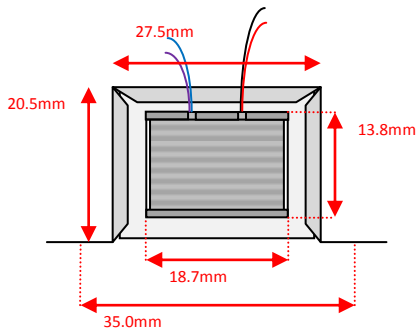

Sowter Transformers – Product Dimensions *(to 1dp)*

Pro Audio – Size: **E** Style: **Barebones**

Size: E Style: a

Leads: 150mm min length

Size: E Style: b

Pins: $\varnothing=0.7\text{mm}$, 6.0mm min length

Size: E Style: c

Pins: $\varnothing=0.7\text{mm}$, 6.0mm min length

Size: E Style: e

Size: E Style: f

Leads: 150mm min length

Size: E Style: g

Pins: standard Octal base