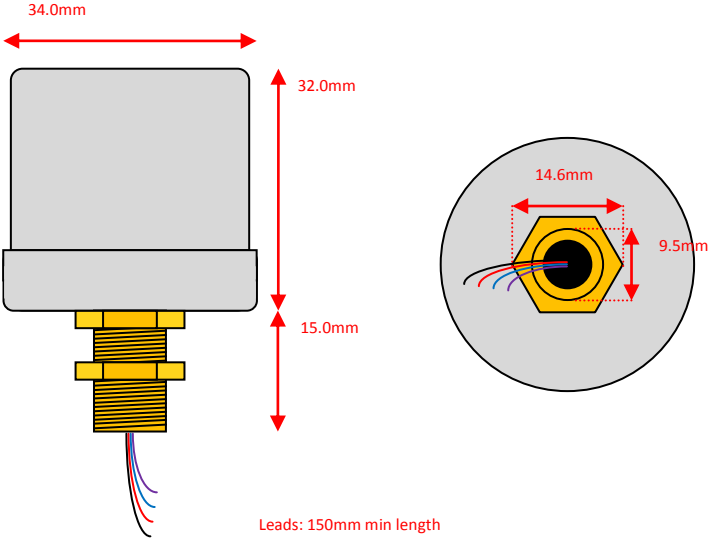

Sowter Transformers – Product Dimensions *(to 1dp)*

Pro Audio – Size: **E** Style: **Barebones**

Size: E Style: a

Leads: 150mm min length

Size: E Style: b

Pins: $\varnothing=0.7\text{mm}$, 6.0mm min length

Size: E Style: c

Pins: $\varnothing=0.7\text{mm}$, 6.0mm min length

Size: E Style: e

Size: E Style: f

Leads: 150mm min length

Size: E Style: g

Pins: standard Octal base