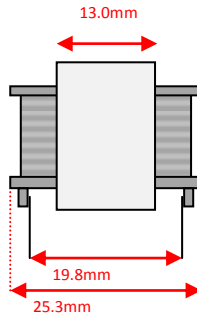

Sowter Transformers – Product Dimensions *(to 1dp)*

Pro Audio – Size: **E** Style: **Barebones**

Size: E Style: a

Leads: 150mm min length

Size: E Style: b

Pins: $\varnothing=0.7\text{mm}$, 6.0mm min length

Size: E Style: c

Pins: $\varnothing=0.7\text{mm}$, 6.0mm min length

Size: E Style: e

Size: E Style: f

Leads: 150mm min length

Size: E Style: g

Pins: standard Octal base