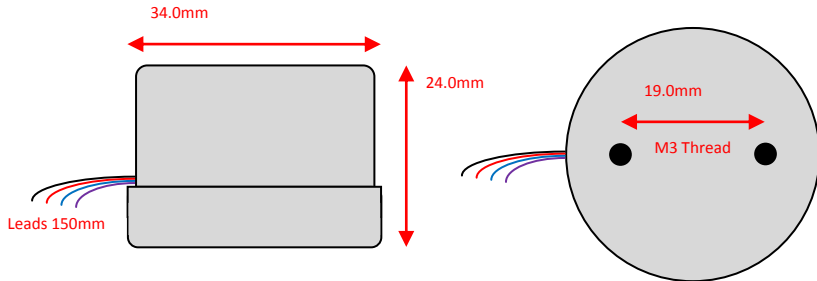

Sowter Transformers – Product Dimensions *(to 1dp)*

Pro Audio – Size: **E** Style: **Barebones**

Size: E Style: a

Leads: 150mm min length

Size: E Style: b

Pins: $\varnothing=0.7\text{mm}$, 6.0mm min length

Size: E Style: c

Pins: $\varnothing=0.7\text{mm}$, 6.0mm min length

Size: E Style: e

Size: E Style: f

Leads: 150mm min length

Size: E Style: g

Pins: standard Octal base