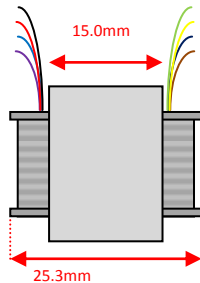

Sowter Transformers – Product Dimensions *(to 1dp)*

Pro Audio – Size: **E** Style: **Barebones**

Size: E Style: a

Leads: 150mm min length

Size: E Style: b

Pins: $\varnothing=0.7\text{mm}$, 6.0mm min length

Size: E Style: c

Pins: $\varnothing=0.7\text{mm}$, 6.0mm min length

Size: E Style: e

Size: E Style: f

Leads: 150mm min length

Size: E Style: g

Pins: standard Octal base