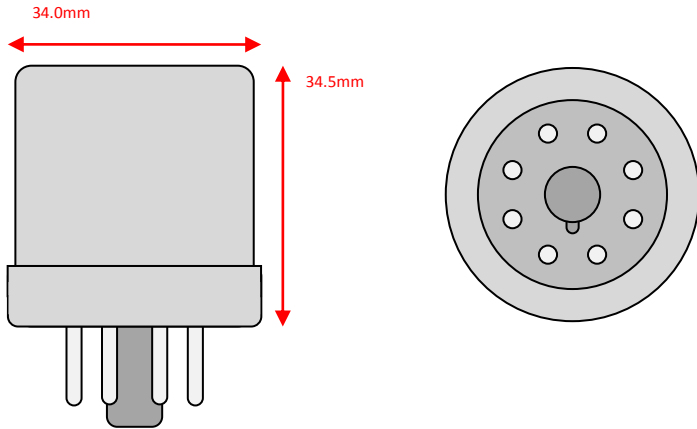

Sowter Transformers – Product Dimensions *(to 1dp)*

Pro Audio – Size: **E** Style: **Barebones**

Size: E Style: a

Leads: 150mm min length

Size: E Style: b

Pins: $\varnothing=0.7\text{mm}$, 6.0mm min length

Size: E Style: c

Pins: $\varnothing=0.7\text{mm}$, 6.0mm min length

Size: E Style: e

Size: E Style: f

Leads: 150mm min length

Size: E Style: g

Pins: standard Octal base