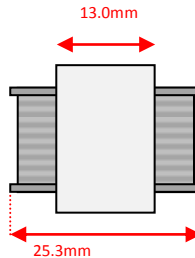

Sowter Transformers – Product Dimensions *(to 1dp)*

Pro Audio – Size: **E** Style: **Barebones**

Size: E Style: a

Leads: 150mm min length

Size: E Style: b

Pins: $\varnothing=0.7\text{mm}$, 6.0mm min length

Size: E Style: c

Pins: $\varnothing=0.7\text{mm}$, 6.0mm min length

Size: E Style: e

Size: E Style: f

Leads: 150mm min length

Size: E Style: g

Pins: standard Octal base