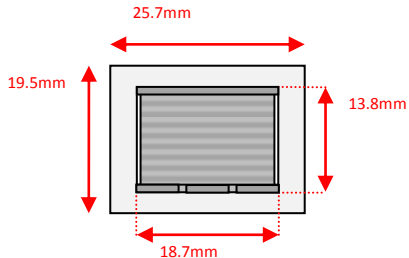

Sowter Transformers – Product Dimensions *(to 1dp)*

Pro Audio – Size: **E** Style: **Barebones**

Size: E Style: a

Leads: 150mm min length

Size: E Style: b

Pins: $\varnothing=0.7\text{mm}$, 6.0mm min length

Size: E Style: c

Pins: $\varnothing=0.7\text{mm}$, 6.0mm min length

Size: E Style: e

Size: E Style: f

Leads: 150mm min length

Size: E Style: g

Pins: standard Octal base