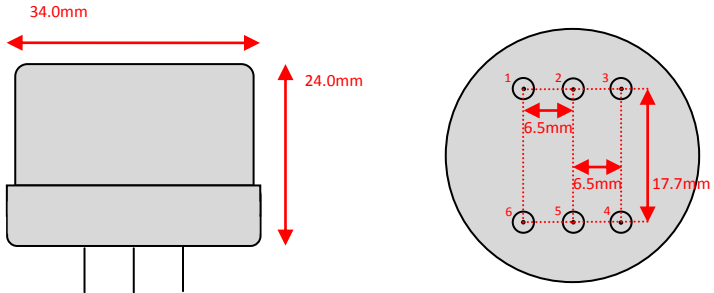

Sowter Transformers – Product Dimensions *(to 1dp)*

Pro Audio – Size: **E** Style: **Barebones**

Size: E Style: a

Leads: 150mm min length

Size: E Style: b

Pins: $\varnothing=0.7\text{mm}$, 6.0mm min length

Size: E Style: c

Pins: $\varnothing=0.7\text{mm}$, 6.0mm min length

Size: E Style: e

Size: E Style: f

Leads: 150mm min length

Size: E Style: g

Pins: standard Octal base