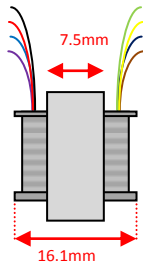

Sowter Transformers – Product Dimensions *(to 1dp)*

Pro Audio – Size: **B** Style: **Barebones**

Size: **B** Style: **a**

Leads: 150mm min length

Size: **B** Style: **b**

Pins: $\varnothing=0.8\text{mm}$, 6.0mm min length

Size: **B** Style: **c**

Pins: $\varnothing=0.8\text{mm}$, 4.0mm min length

Size: **B** Style: **d**

Leads: 150mm min length

Size: **B** Style: **f**

Leads: 150mm min length