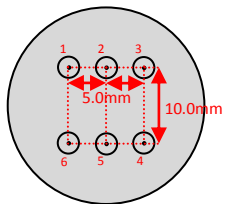

Sowter Transformers – Product Dimensions *(to 1dp)*

Pro Audio – Size: **B** Style: **Barebones**

Size: **B** Style: **a**

Leads: 150mm min length

Size: **B** Style: **b**

Pins: $\varnothing=0.8\text{mm}$, 6.0mm min length

Size: **B** Style: **c**

Pins: $\varnothing=0.8\text{mm}$, 4.0mm min length

Size: **B** Style: **d**

Leads: 150mm min length

Size: **B** Style: **f**

Leads: 150mm min length