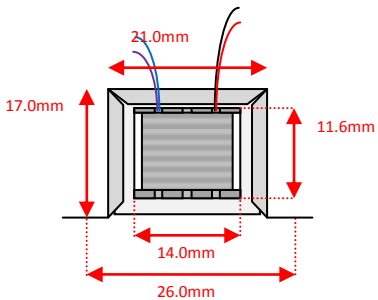

Sowter Transformers – Product Dimensions *(to 1dp)*

Pro Audio – Size: **B** Style: **Barebones**

Size: **B** Style: **a**

Leads: 150mm min length

Size: **B** Style: **b**

Pins: $\varnothing=0.8\text{mm}$, 6.0mm min length

Size: **B** Style: **c**

Pins: $\varnothing=0.8\text{mm}$, 4.0mm min length

Size: **B** Style: **d**

Leads: 150mm min length

Size: **B** Style: **f**

Leads: 150mm min length