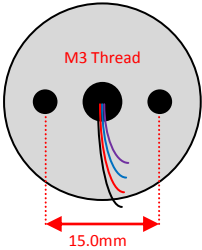

Sowter Transformers – Product Dimensions *(to 1dp)*

Pro Audio – Size: **B** Style: **Barebones**

Size: **B** Style: **a**

Leads: 150mm min length

Size: **B** Style: **b**

Pins: $\varnothing=0.8\text{mm}$, 6.0mm min length

Size: **B** Style: **c**

Pins: $\varnothing=0.8\text{mm}$, 4.0mm min length

Size: **B** Style: **d**

Leads: 150mm min length

Size: **B** Style: **f**

Leads: 150mm min length