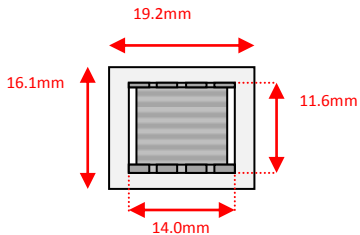

Sowter Transformers – Product Dimensions *(to 1dp)*

Pro Audio – Size: **B** Style: **Barebones**

Size: **B** Style: **a**

Leads: 150mm min length

Size: **B** Style: **b**

Pins: $\varnothing=0.8\text{mm}$, 6.0mm min length

Size: **B** Style: **c**

Pins: $\varnothing=0.8\text{mm}$, 4.0mm min length

Size: **B** Style: **d**

Leads: 150mm min length

Size: **B** Style: **f**

Leads: 150mm min length