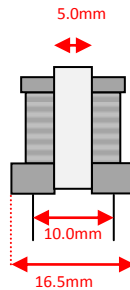

Sowter Transformers – Product Dimensions *(to 1dp)*

Pro Audio – Size: **B** Style: **Barebones**

Size: **B** Style: **a**

Leads: 150mm min length

Size: **B** Style: **b**

Pins: $\varnothing=0.8\text{mm}$, 6.0mm min length

Size: **B** Style: **c**

Pins: $\varnothing=0.8\text{mm}$, 4.0mm min length

Size: **B** Style: **d**

Leads: 150mm min length

Size: **B** Style: **f**

Leads: 150mm min length