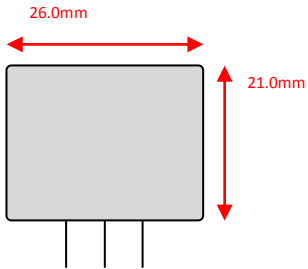

Sowter Transformers – Product Dimensions *(to 1dp)*

Pro Audio – Size: **B** Style: **Barebones**

Size: **B** Style: **a**

Leads: 150mm min length

Size: **B** Style: **b**

Pins: $\varnothing=0.8\text{mm}$, 6.0mm min length

Size: **B** Style: **c**

Pins: $\varnothing=0.8\text{mm}$, 4.0mm min length

Size: **B** Style: **d**

Leads: 150mm min length

Size: **B** Style: **f**

Leads: 150mm min length