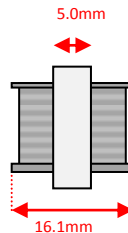

Sowter Transformers – Product Dimensions *(to 1dp)*

Pro Audio – Size: **B** Style: **Barebones**

Size: **B** Style: **a**

Leads: 150mm min length

Size: **B** Style: **b**

Pins: $\varnothing=0.8\text{mm}$, 6.0mm min length

Size: **B** Style: **c**

Pins: $\varnothing=0.8\text{mm}$, 4.0mm min length

Size: **B** Style: **d**

Leads: 150mm min length

Size: **B** Style: **f**

Leads: 150mm min length