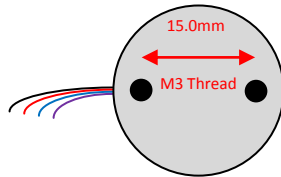

Sowter Transformers – Product Dimensions *(to 1dp)*

Pro Audio – Size: **B** Style: **Barebones**

Size: **B** Style: **a**

Leads: 150mm min length

Size: **B** Style: **b**

Pins: $\varnothing=0.8\text{mm}$, 6.0mm min length

Size: **B** Style: **c**

Pins: $\varnothing=0.8\text{mm}$, 4.0mm min length

Size: **B** Style: **d**

Leads: 150mm min length

Size: **B** Style: **f**

Leads: 150mm min length