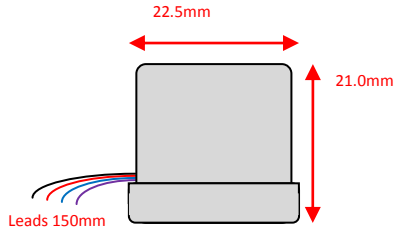

Sowter Transformers – Product Dimensions *(to 1dp)*

Pro Audio – Size: **B** Style: **Barebones**

Size: **B** Style: **a**

Leads: 150mm min length

Size: **B** Style: **b**

Pins: $\varnothing=0.8\text{mm}$, 6.0mm min length

Size: **B** Style: **c**

Pins: $\varnothing=0.8\text{mm}$, 4.0mm min length

Size: **B** Style: **d**

Leads: 150mm min length

Size: **B** Style: **f**

Leads: 150mm min length