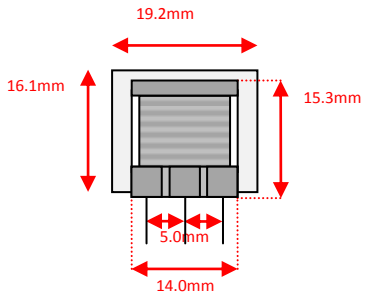

Sowter Transformers – Product Dimensions *(to 1dp)*

Pro Audio – Size: **B** Style: **Barebones**

Size: **B** Style: **a**

Leads: 150mm min length

Size: **B** Style: **b**

Pins: $\varnothing=0.8\text{mm}$, 6.0mm min length

Size: **B** Style: **c**

Pins: $\varnothing=0.8\text{mm}$, 4.0mm min length

Size: **B** Style: **d**

Leads: 150mm min length

Size: **B** Style: **f**

Leads: 150mm min length