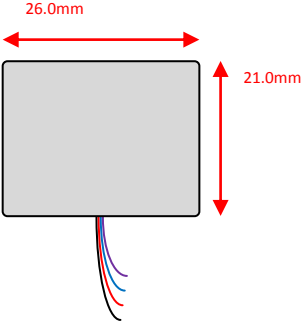

Sowter Transformers – Product Dimensions *(to 1dp)*

Pro Audio – Size: **B** Style: **Barebones**

Size: **B** Style: **a**

Leads: 150mm min length

Size: **B** Style: **b**

Pins: $\varnothing=0.8\text{mm}$, 6.0mm min length

Size: **B** Style: **c**

Pins: $\varnothing=0.8\text{mm}$, 4.0mm min length

Size: **B** Style: **d**

Leads: 150mm min length

Size: **B** Style: **f**

Leads: 150mm min length