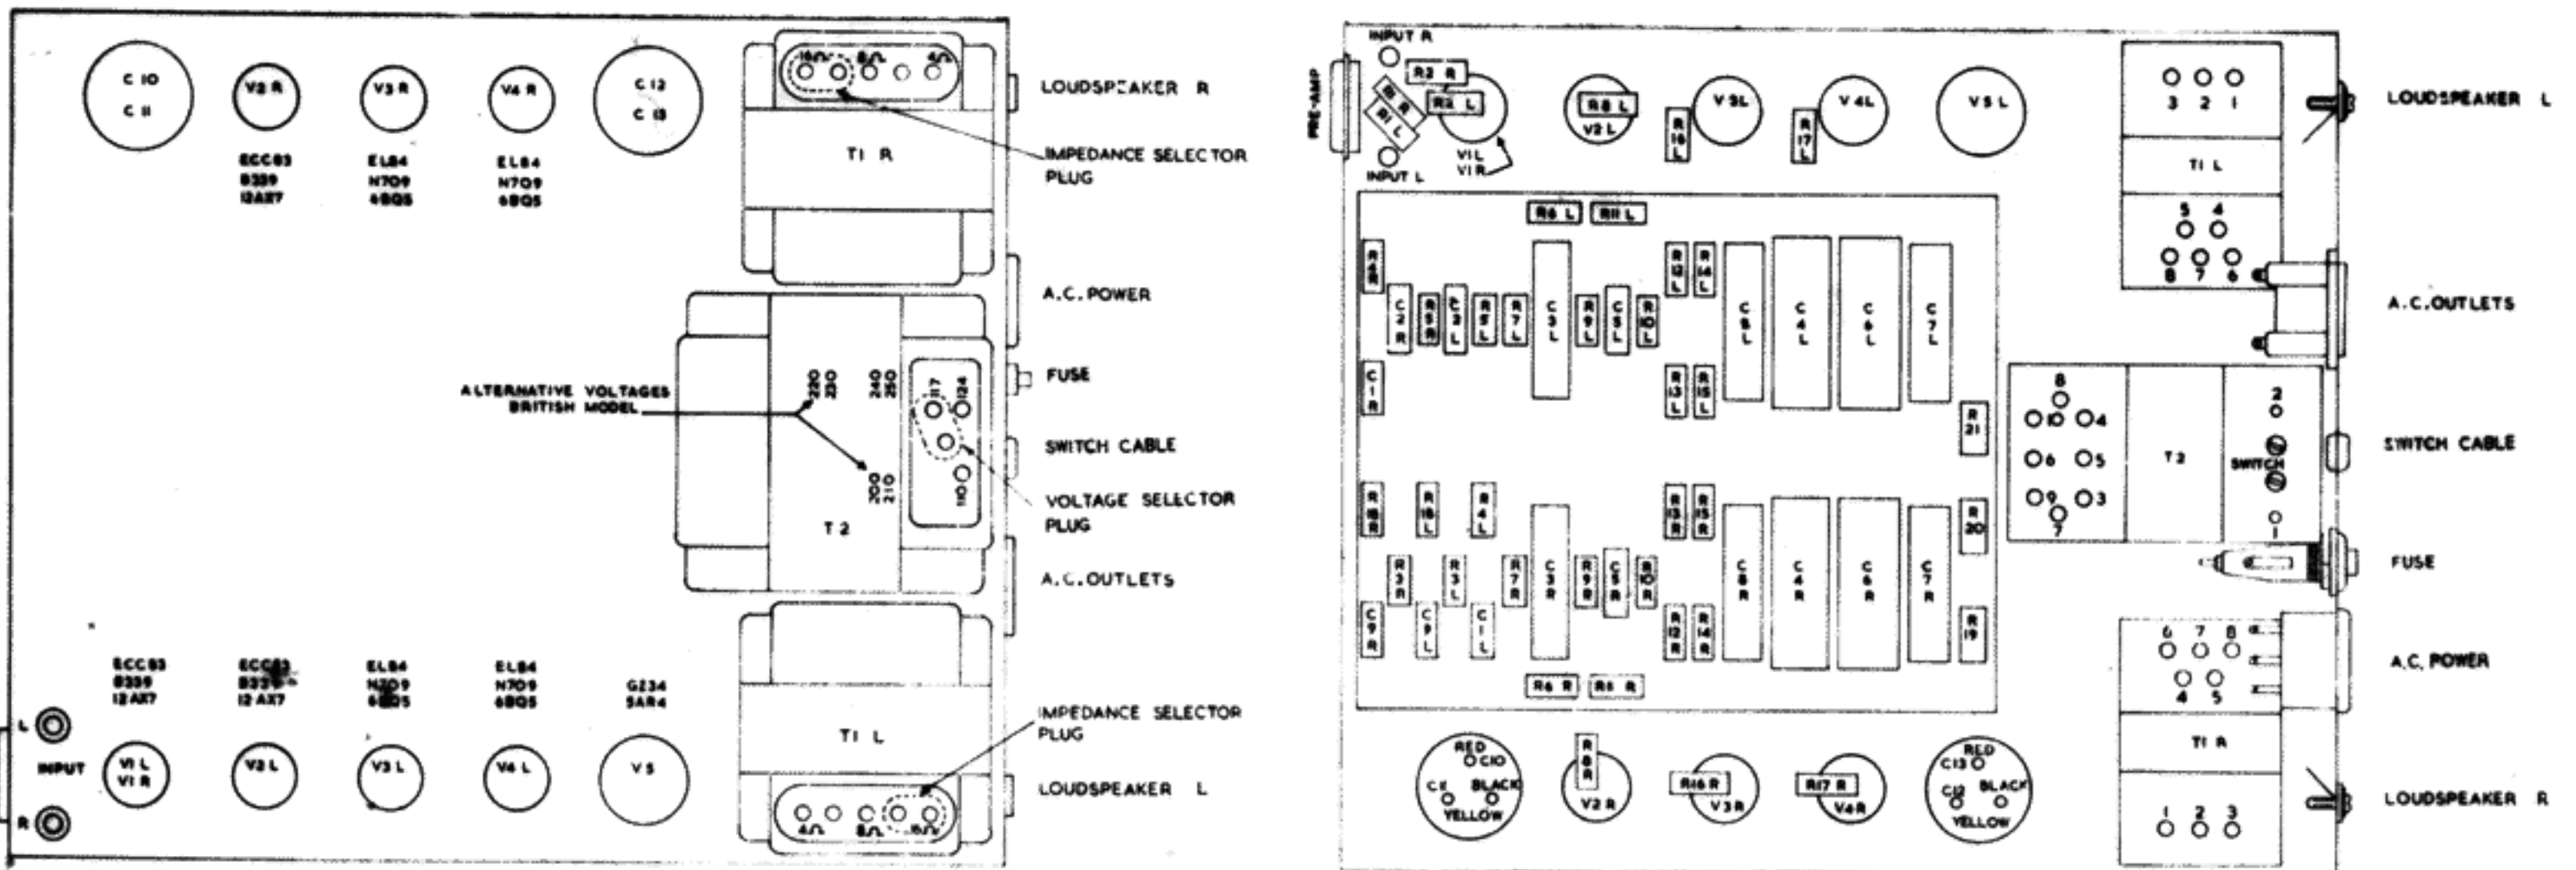

CIRCUIT DIAGRAM

TOP CHASSIS VIEW

UNDER CHASSIS VIEW

H. J. LEAK & CO. LTD.
BRUNEL ROAD, WESTWAY FACTORY ESTATE,
LONDON, W.3

Telephone: SHEpherds Bush 1173/4/5

Telegrams:
Inland: Sinusoidal, Ealux, London
Foreign: Sinusoidal, London